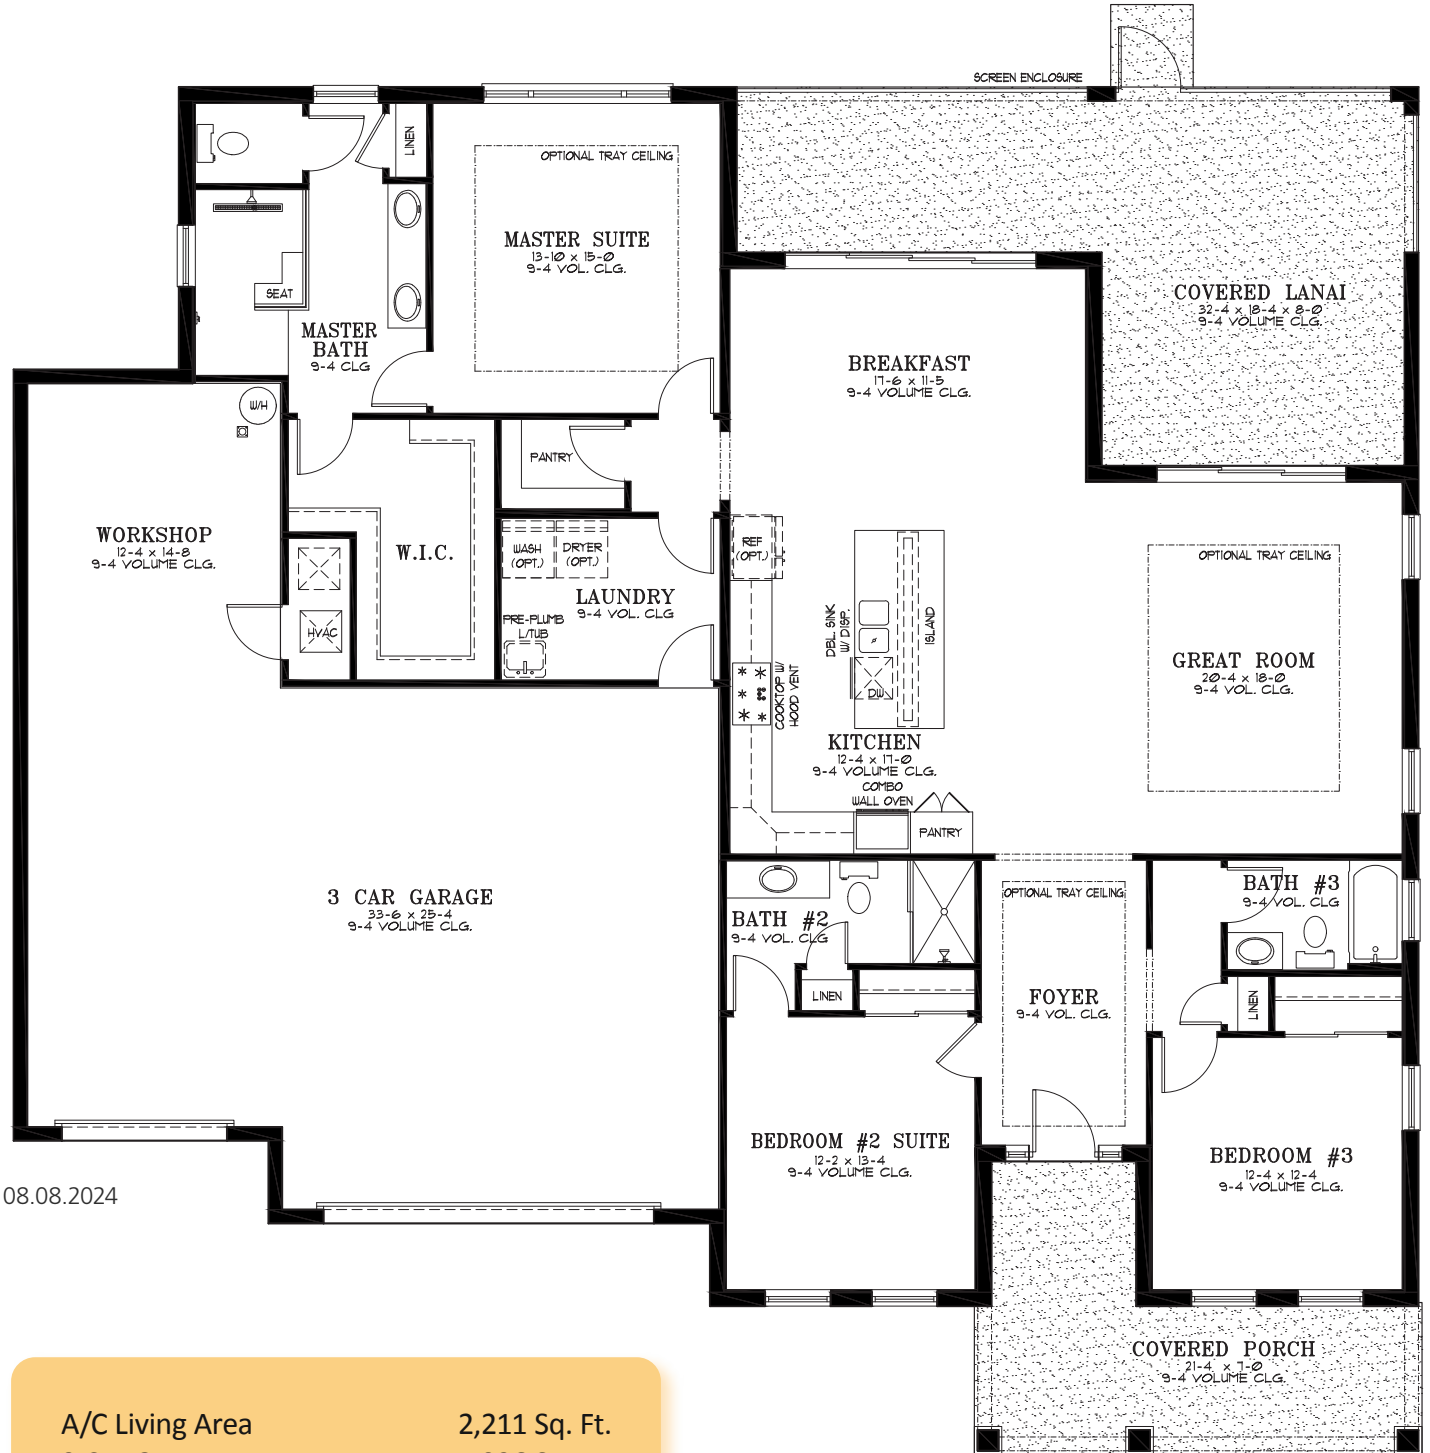

Arlington

3 Bedroom | 3 Bath | Great Room | Breakfast Area
Laundry | Covered Lanai | Covered Porch
3 Car Garage with Workshop Space | 2,211 A/C Sq. Ft.

ELEVATION D

RENDERING IS ARTIST'S CONCEPT

UPGRADED ELEVATION E

RENDERING IS ARTIST'S CONCEPT

UPGRADED ELEVATION F

RENDERING IS ARTIST'S CONCEPT

Arlington

08.08.2024

A/C Living Area	2,211 Sq. Ft.
3 Car Garage	1,036 Sq. Ft.
Covered Lanai	422 Sq. Ft.
Covered Porch	198 Sq. Ft.
Total	3,867 Sq. Ft.