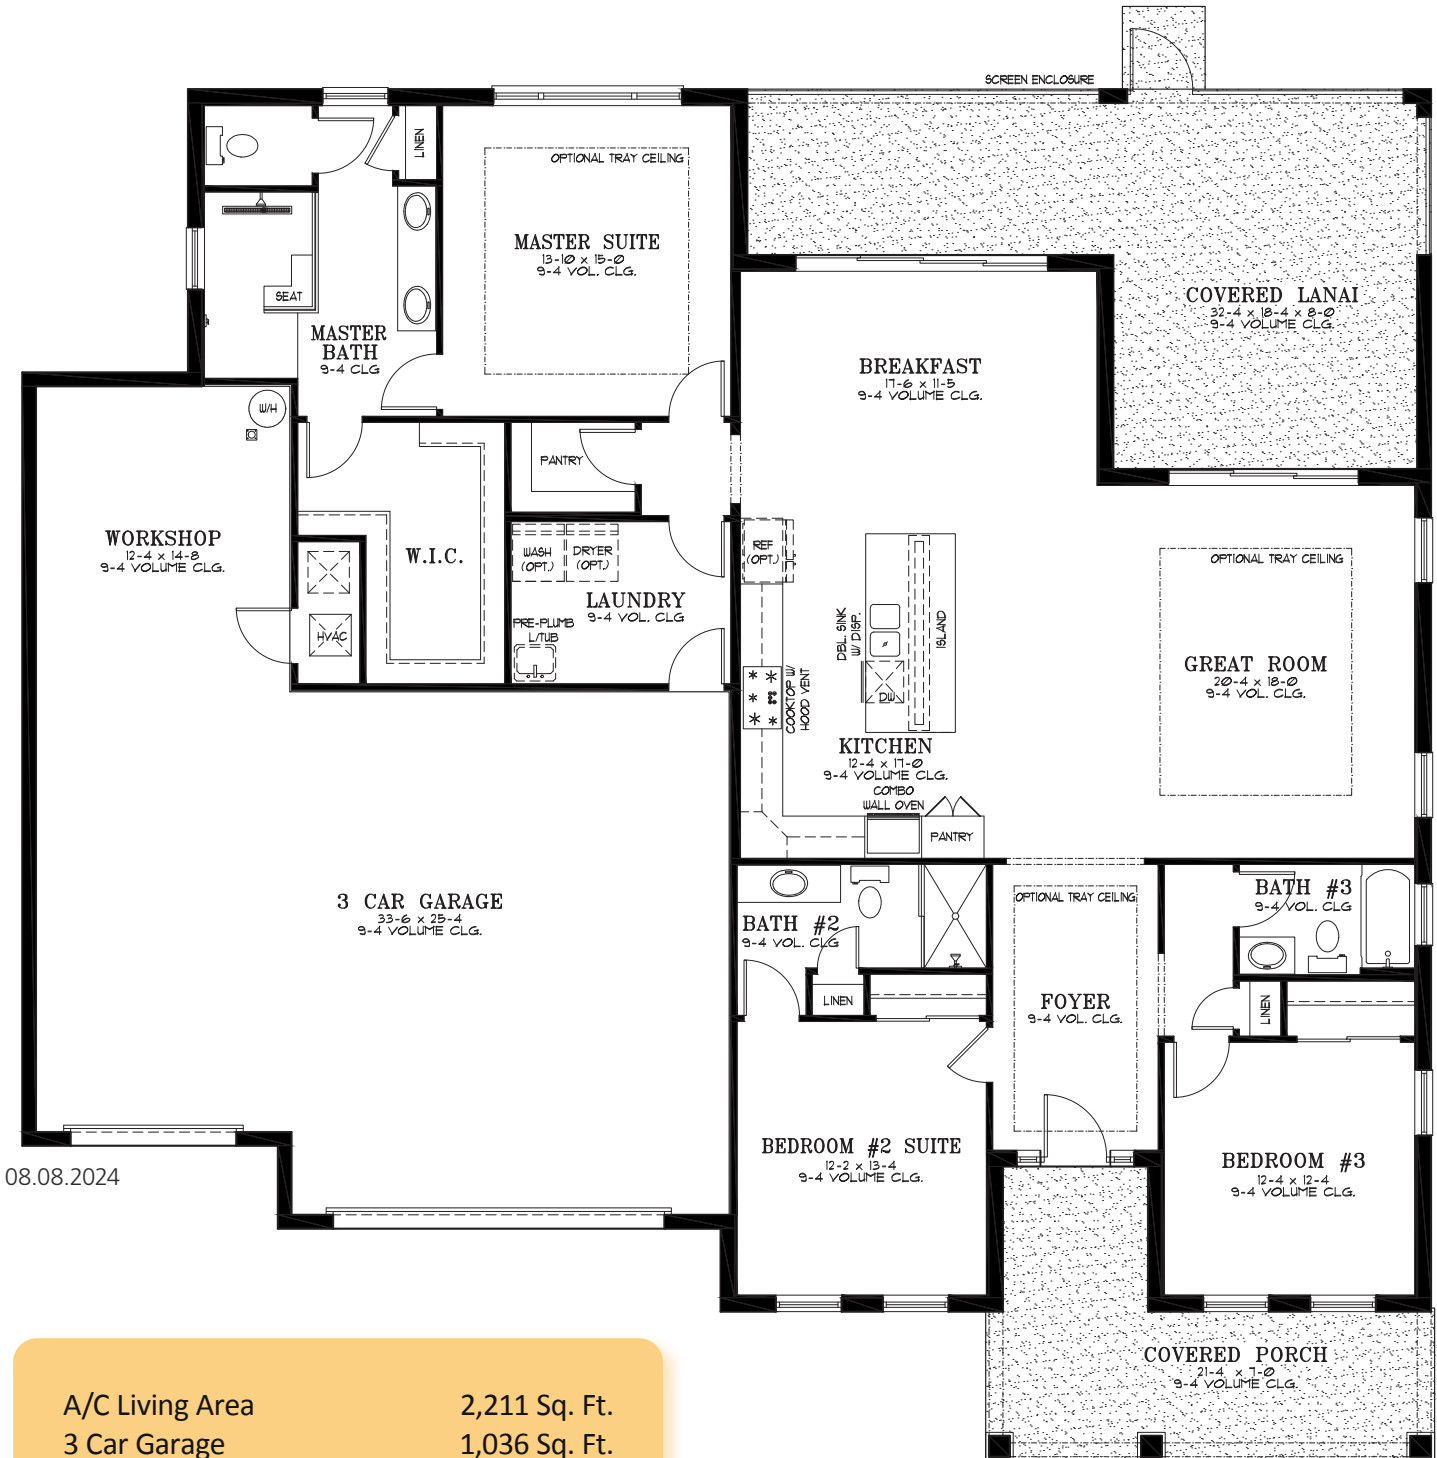

# Arlington

3 Bedroom | 3 Bath | Great Room | Breakfast Area  
Laundry | Covered Lanai | Covered Porch  
3 Car Garage with Workshop Space | 2,211 A/C Sq. Ft.

**ELEVATION D**

RENDERING IS ARTIST'S CONCEPT

**UPGRADED ELEVATION E**

RENDERING IS ARTIST'S CONCEPT

**UPGRADED ELEVATION F**

RENDERING IS ARTIST'S CONCEPT

# Arlington

08.08.2024

A/C Living Area	2,211 Sq. Ft.
3 Car Garage	1,036 Sq. Ft.
Covered Lanai	422 Sq. Ft.
Covered Porch	198 Sq. Ft.
<b>Total</b>	<b>3,867 Sq. Ft.</b>

As of 12/17/2024