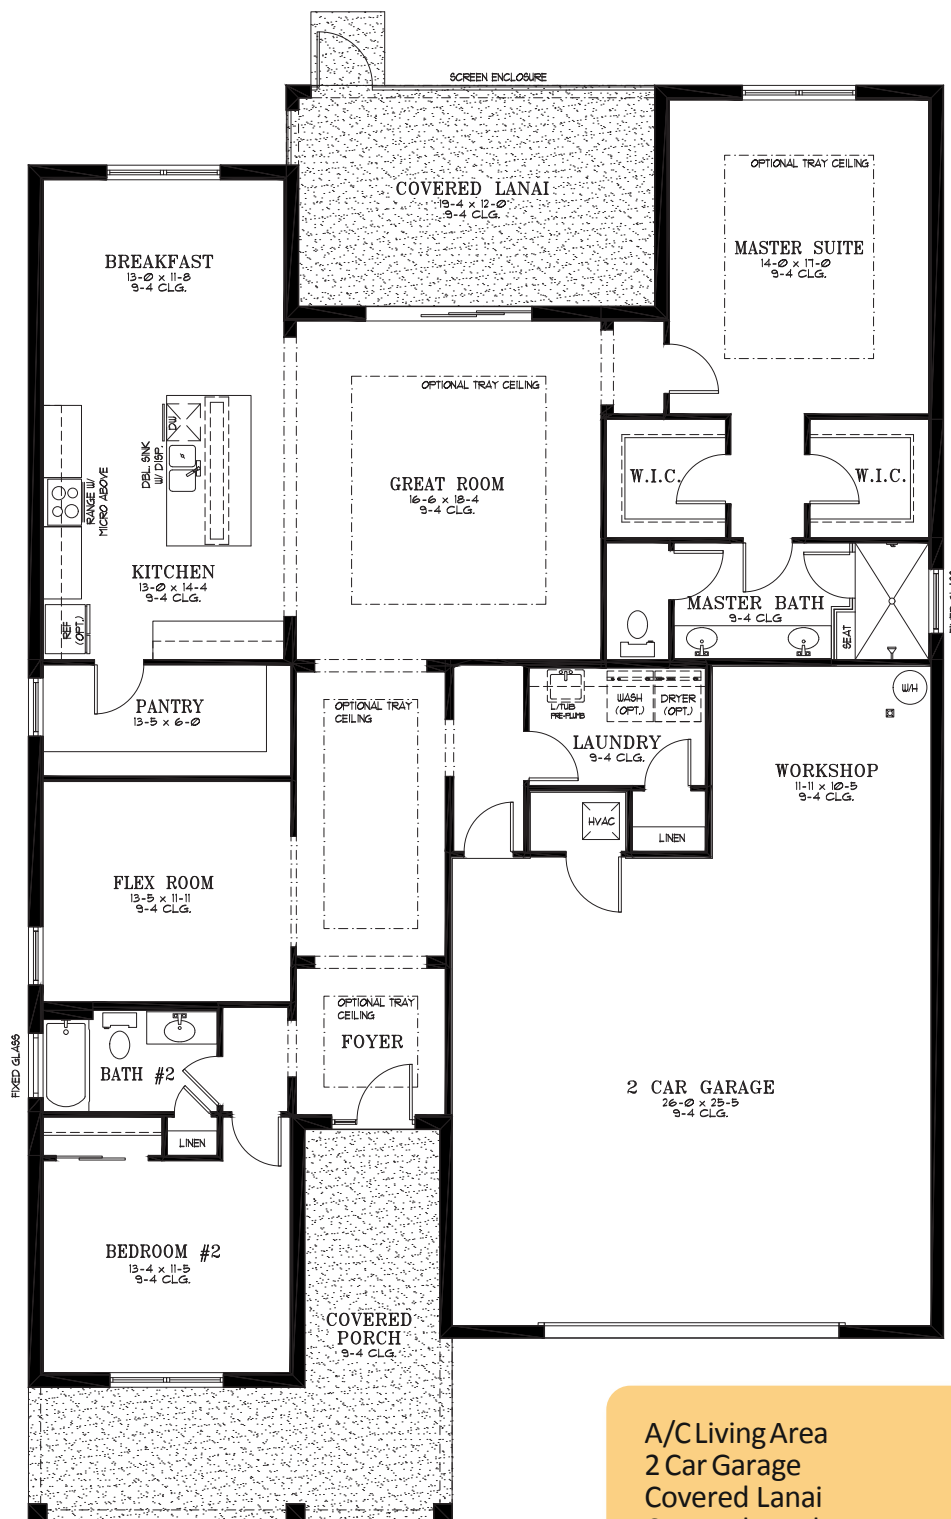

Beaumont

2 Bedroom | 2 Bath | Great Room | Breakfast Area
Flex Room | Laundry | Covered Lanai | Covered Porch
2 Car Garage with Workshop Space | 2,202 A/C Sq. Ft.

ELEVATION D

RENDERING IS ARTIST'S CONCEPT

UPGRADED ELEVATION E

RENDERING IS ARTIST'S CONCEPT

UPGRADED ELEVATION F

RENDERING IS ARTIST'S CONCEPT

Beaumont

04.15.2024

A/C Living Area	2,202 Sq. Ft.
2 Car Garage	837 Sq. Ft.
Covered Lanai	235 Sq. Ft.
Covered Porch	273 Sq. Ft.
Total	3,547 Sq. Ft.