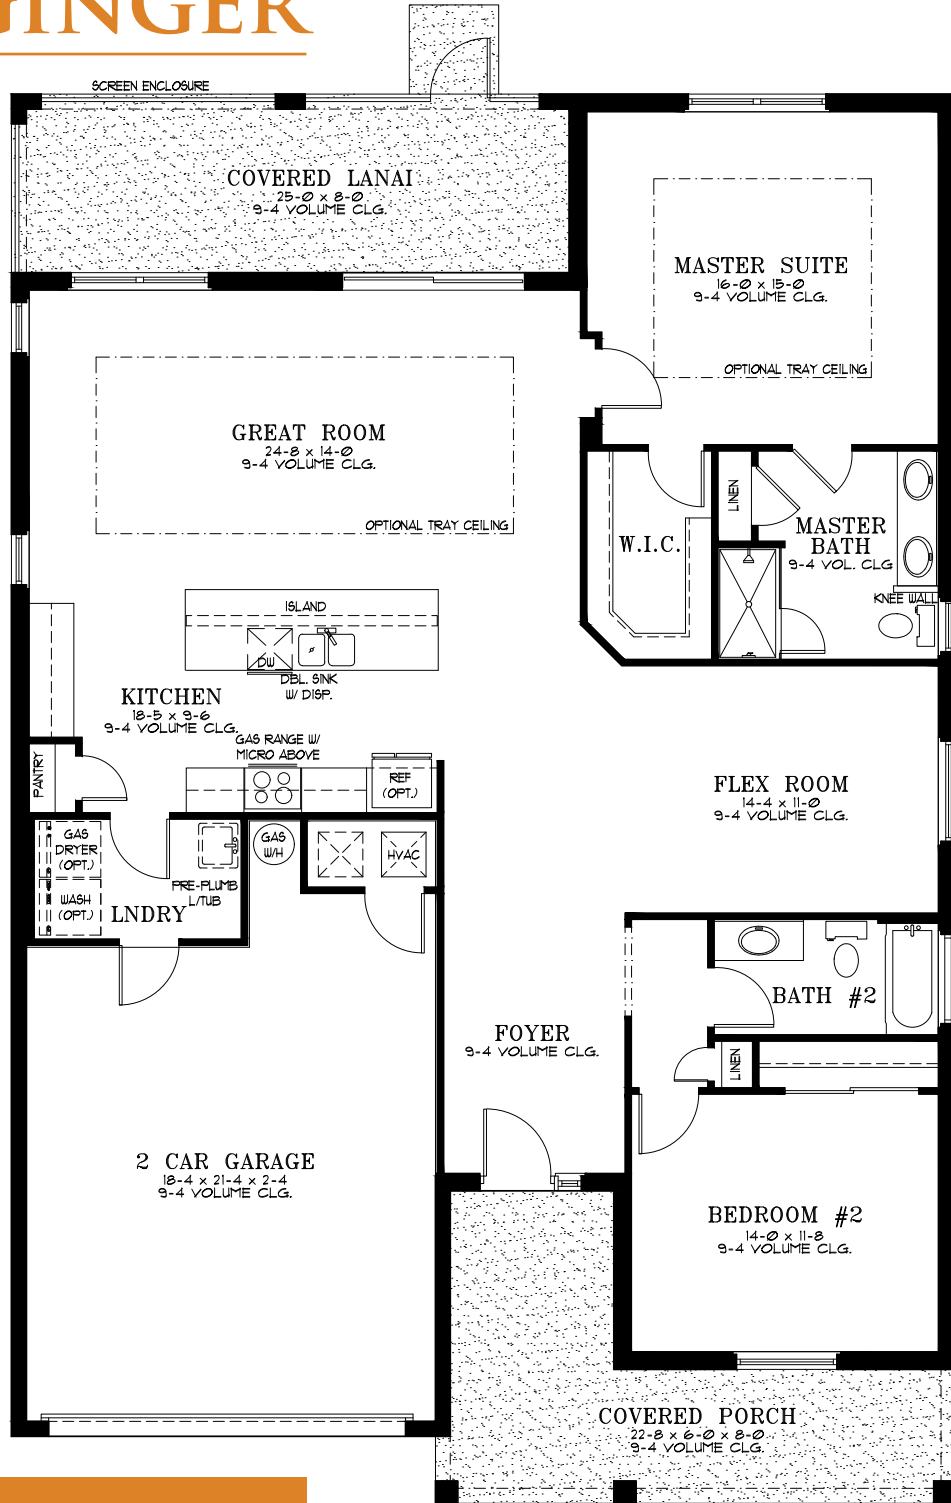

MELODY

PRESERVE

GINGER

2 Bedroom • 2 Bath • Great Room • Flex Room
Laundry • Covered Lanai • Covered Porch
2 Car Garage • 1,767 A/C Sq. Ft.

CLASSIC SERIES

ELEVATION A

RENDERING IS ARTIST'S CONCEPT

UPGRADED ELEVATION B

RENDERING IS ARTIST'S CONCEPT

UPGRADED ELEVATION C

RENDERING IS ARTIST'S CONCEPT

GINGER

03.20.2024

A/C Living Area	1,767 Sq. Ft.
2 Car Garage	454 Sq. Ft.
Covered Lanai	200 Sq. Ft.
Covered Porch	197 Sq. Ft.
Total	2,618 Sq. Ft.