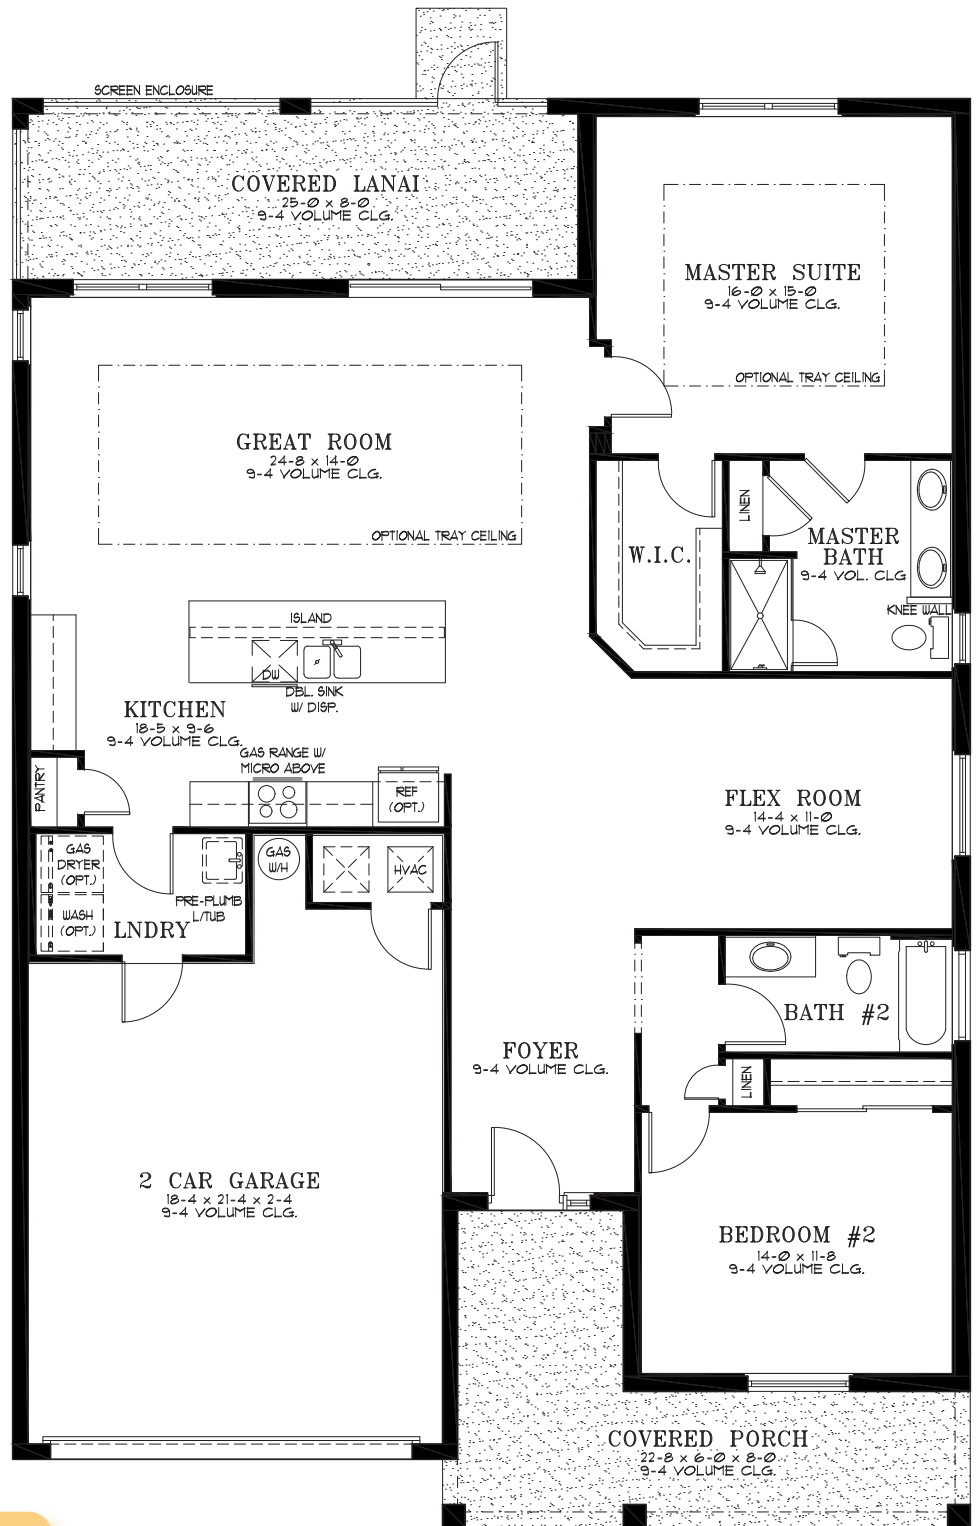

Ginger

2 Bedroom | 2 Bath | Great Room | Flex Room | Laundry
Covered Lanai | Covered Porch | 2 Car Garage | 1,767 A/C Sq. Ft.

ELEVATION A

RENDERING IS ARTIST'S CONCEPT

UPGRADED ELEVATION B

RENDERING IS ARTIST'S CONCEPT

UPGRADED ELEVATION C

RENDERING IS ARTIST'S CONCEPT

Ginger

03.20.2024

A/C Living Area	1,767 Sq. Ft.
2 Car Garage	454 Sq. Ft.
Covered Lanai	200 Sq. Ft.
Covered Porch	197 Sq. Ft.
Total	2,618 Sq. Ft.

As of 07/01/2024