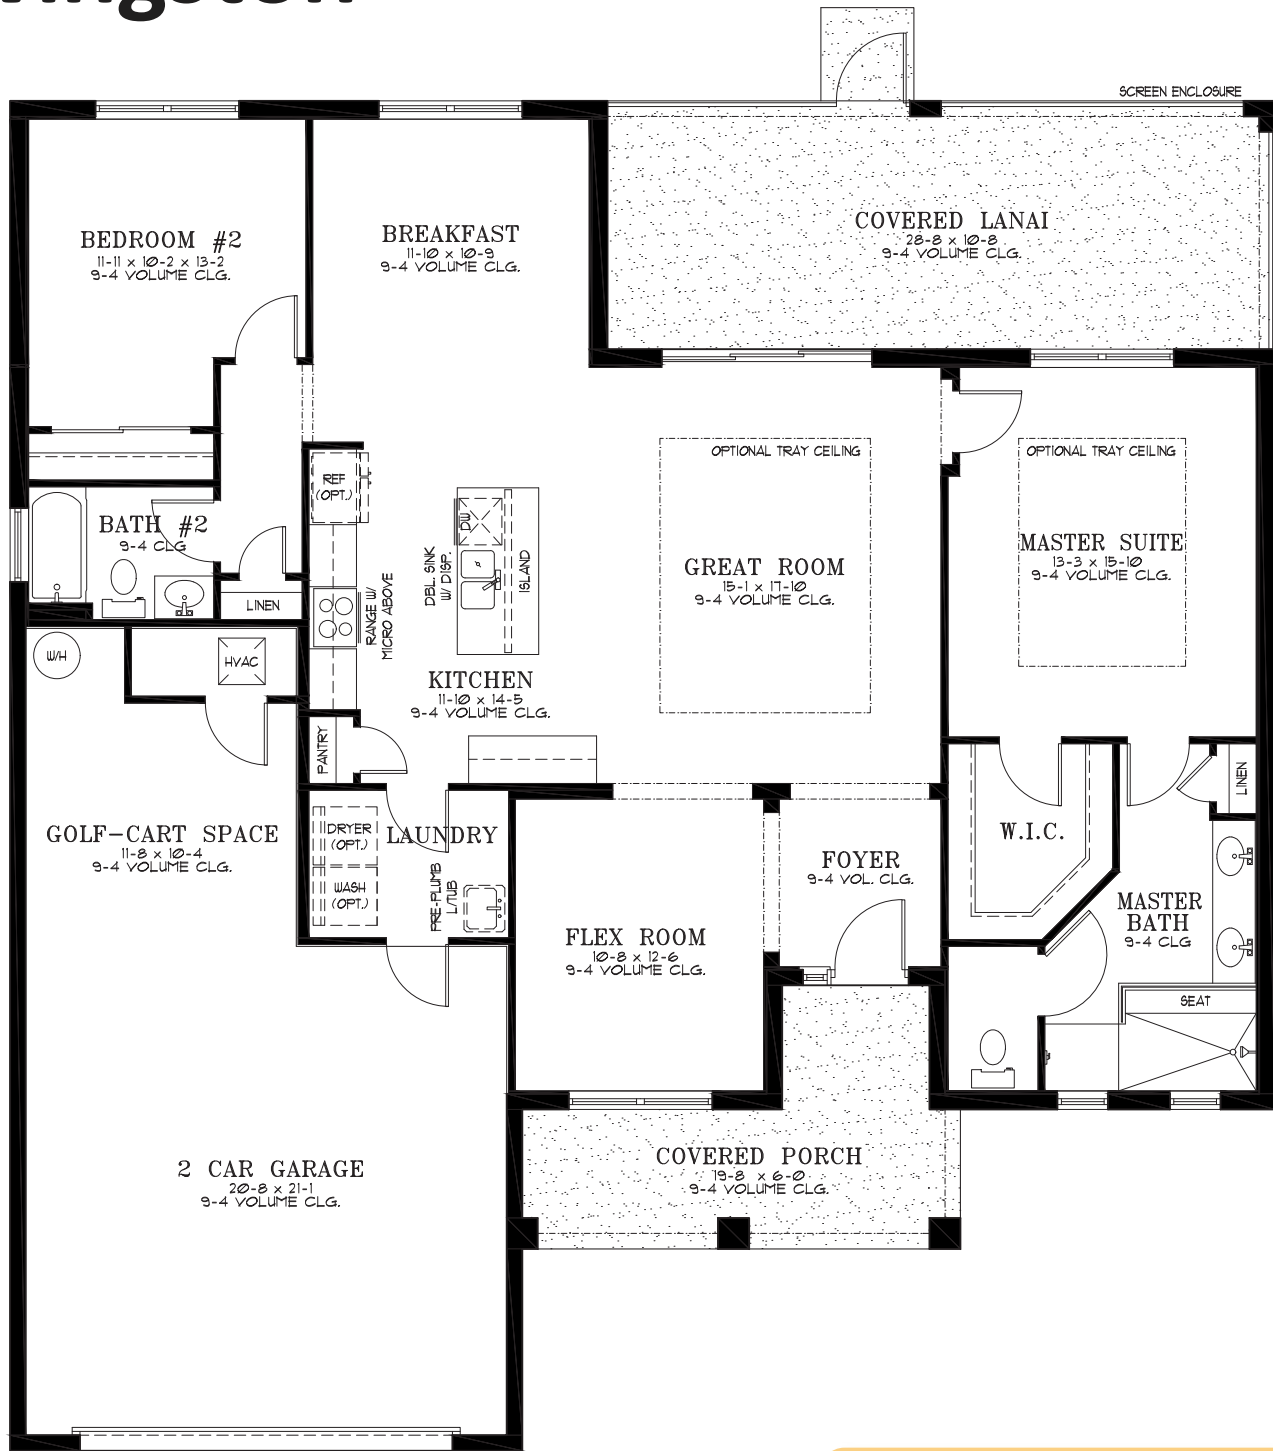

Livingston

2 Bedroom | 2 Bath | Great Room | Breakfast Area
Flex Room | Laundry | Covered Lanai | Covered Porch
2 Car Garage with Golf Cart Space | 1,718 A/C Sq. Ft.

ELEVATION D

RENDERING IS ARTIST'S CONCEPT

UPGRADED ELEVATION E

RENDERING IS ARTIST'S CONCEPT

UPGRADED ELEVATION F

RENDERING IS ARTIST'S CONCEPT

Livingston

04.17.2024

A/C Living Area	1,718 Sq. Ft.
2 Car Garage	619 Sq. Ft.
Covered Lanai	305 Sq. Ft.
Covered Porch	147 Sq. Ft.
Total	2,789 Sq. Ft.