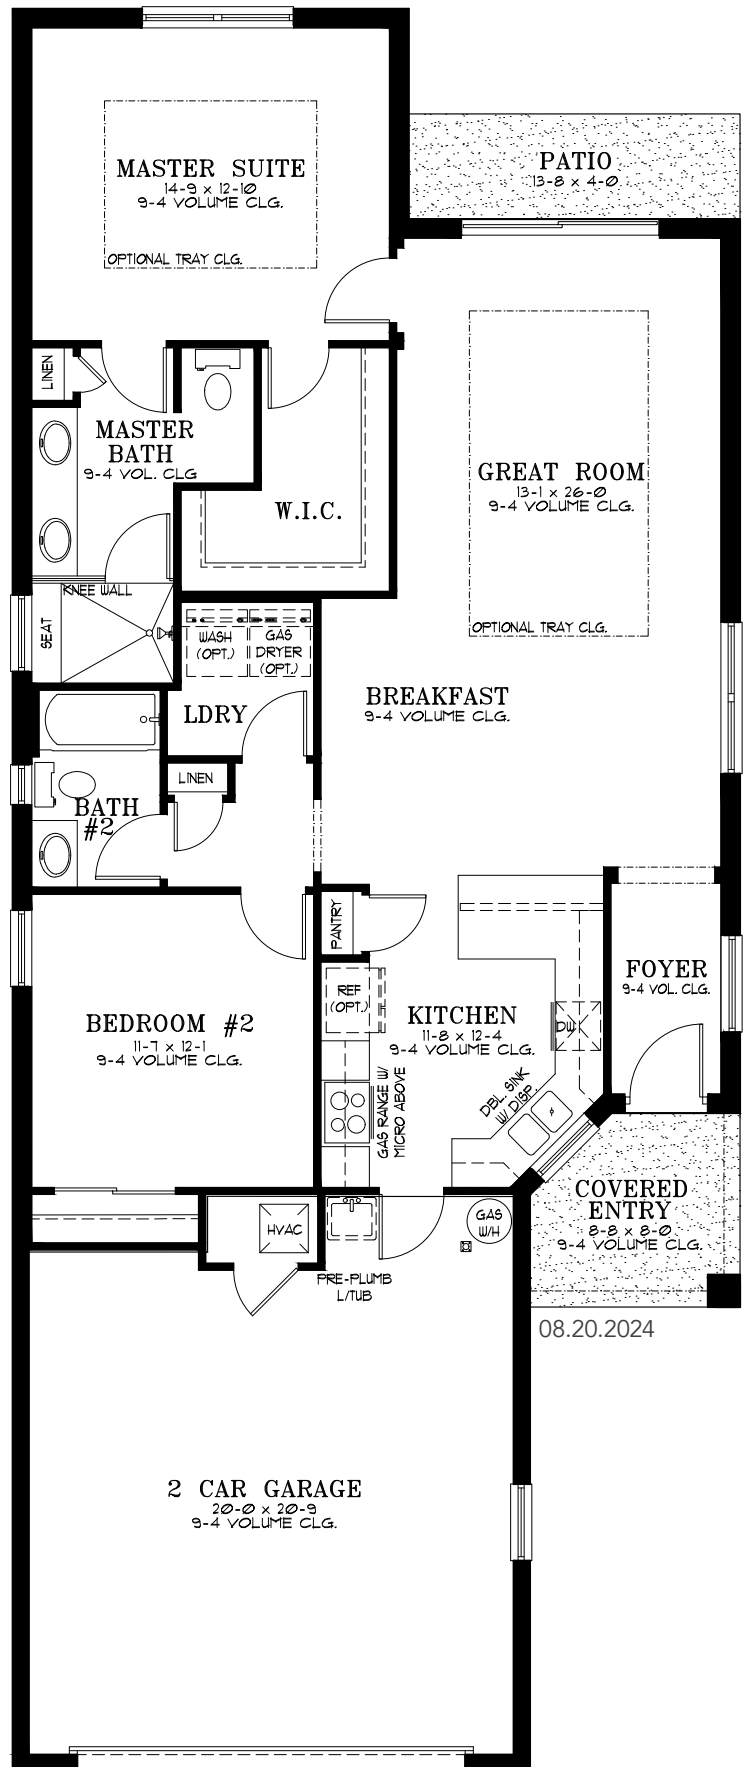

MELODY

PRESERVE

OASIS

2 Bedroom • 2 Bath • Great Room
Breakfast Area • Laundry • Covered Entry
Patio • 2 Car Garage • 1,343 A/C Sq. Ft.

COTTAGE SERIES

OASIS

A/C Living Area	1,343 Sq. Ft.
2 Car Garage	489 Sq. Ft.
Covered Entry	64 Sq. Ft.
Total	1,896 Sq. Ft.