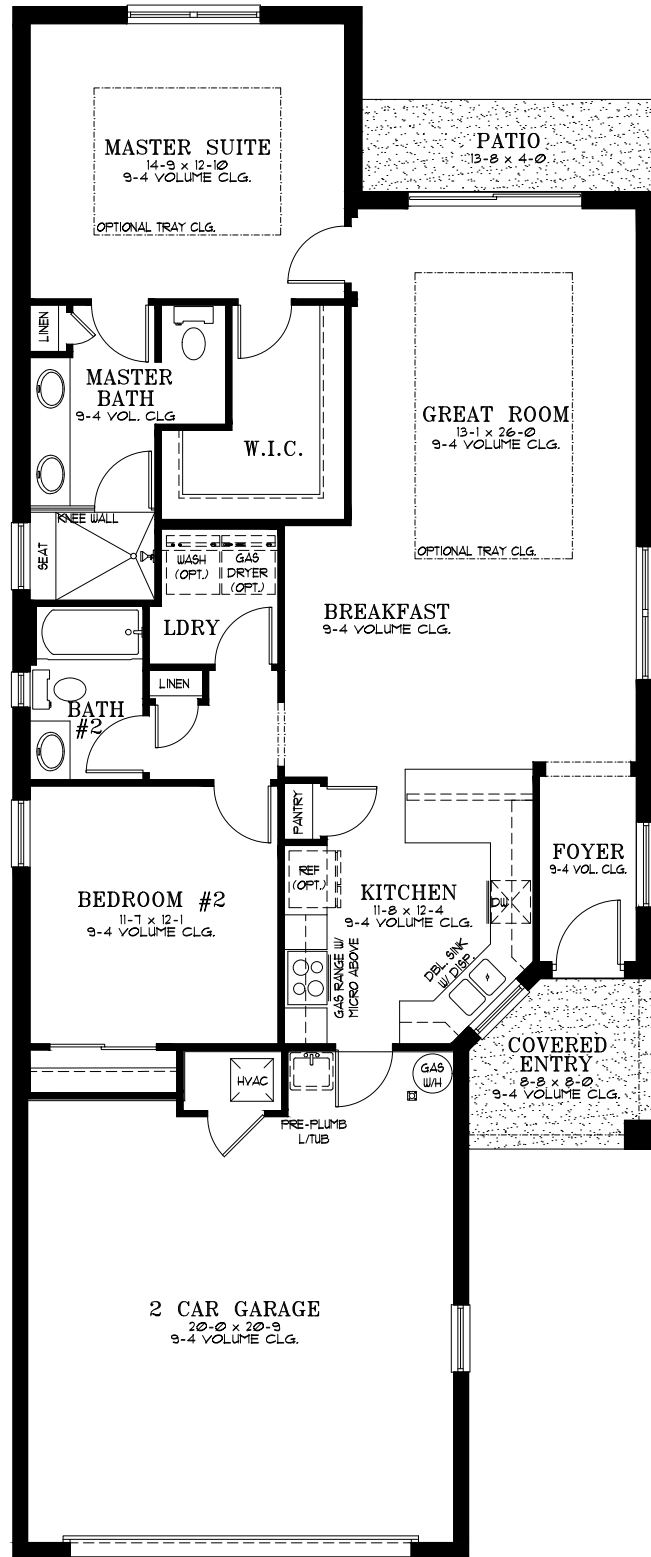

Oasis

2 Bedroom | 2 Bath | Great Room | Breakfast Area
Laundry | Covered Entry | Patio | 2 Car Garage | 1,343 A/C Sq. Ft.

ELEVATION A

RENDERING IS ARTIST'S CONCEPT

UPGRADED ELEVATION B

RENDERING IS ARTIST'S CONCEPT

Oasis

08.20.2024

A/C Living Area	1,343 Sq. Ft.
2 Car Garage	489 Sq. Ft.
Covered Entry	64 Sq. Ft.
Total	1,896 Sq. Ft.

As of 08/27/2024