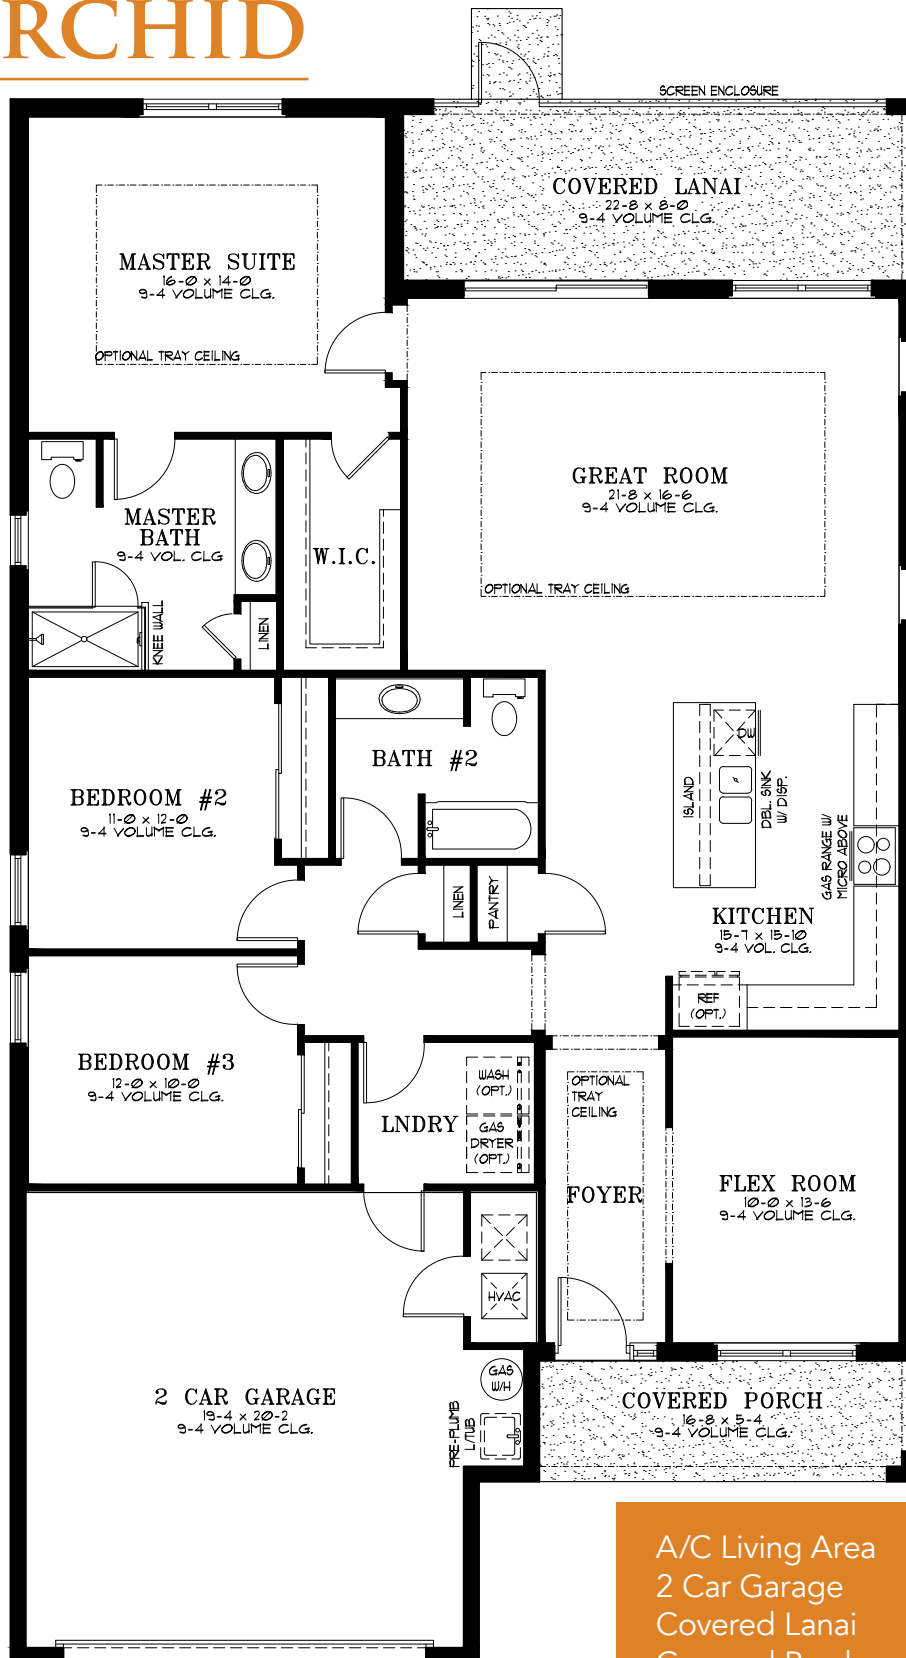

MELODY

PRESERVE

ORCHID

3 Bedroom • 2 Bath • Great Room • Flex Room
Laundry • Covered Lanai • Covered Porch
2 Car Garage • 1,894 A/C Sq. Ft.

CLASSIC SERIES

ELEVATION A

UPGRADED ELEVATION B

UPGRADED ELEVATION C

ORCHID

03.20.2024

A/C Living Area	1,894 Sq. Ft.
2 Car Garage	441 Sq. Ft.
Covered Lanai	181 Sq. Ft.
Covered Porch	89 Sq. Ft.
Total	2,605 Sq. Ft.