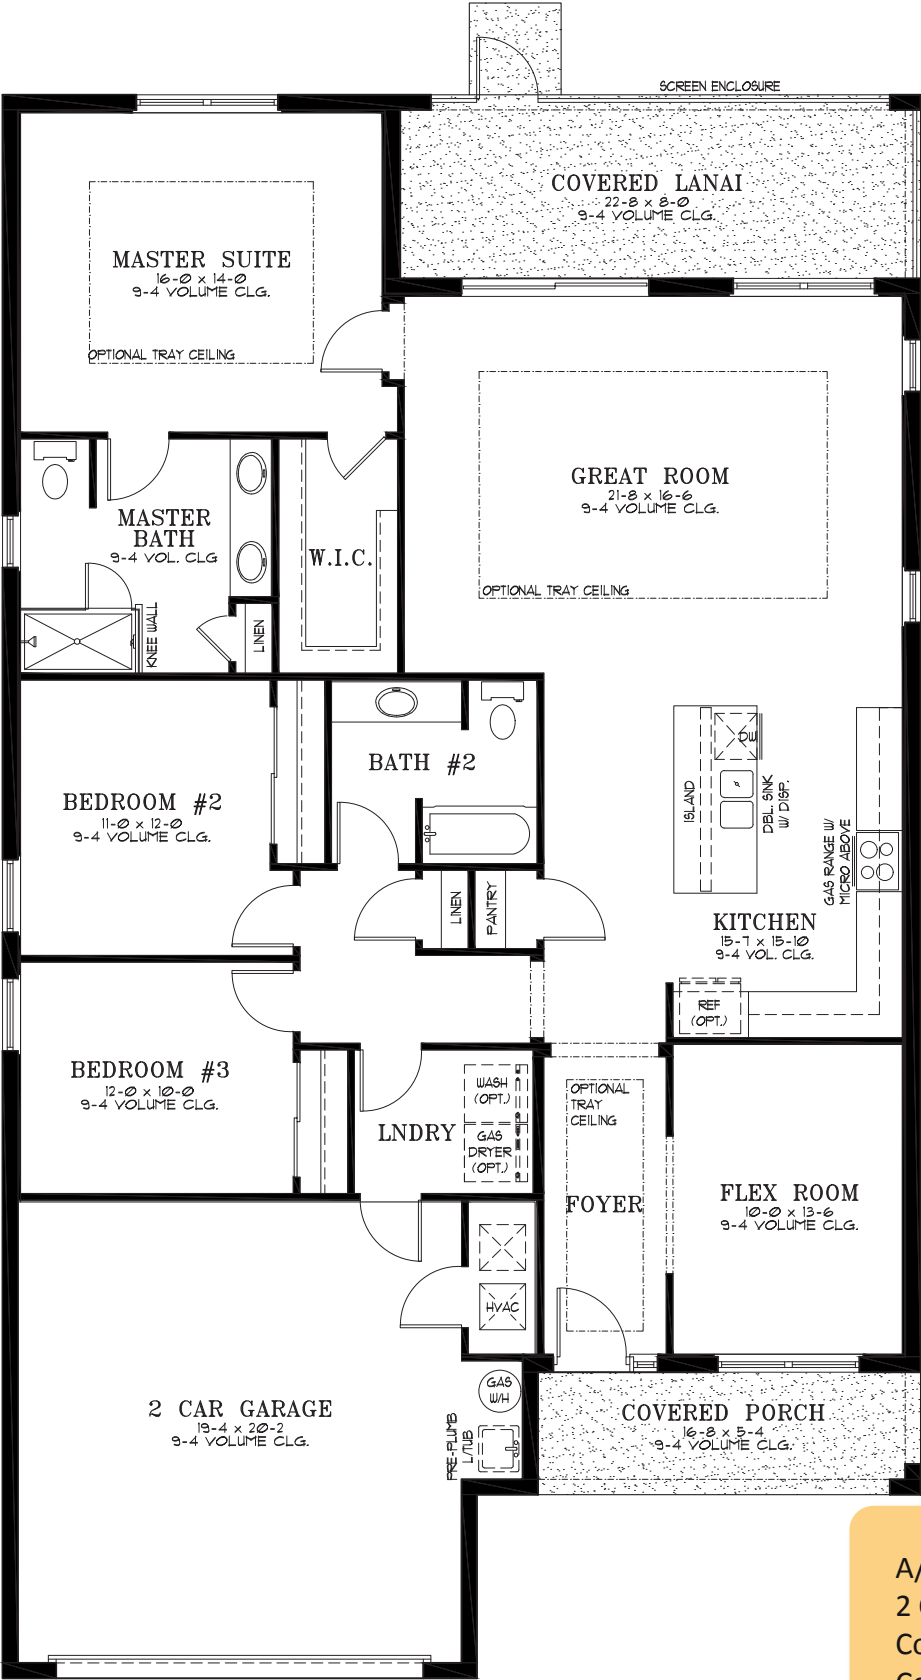

# Orchid

3 Bedroom | 2 Bath | Great Room | Flex Room | Laundry  
Covered Lanai | Covered Porch | 2 Car Garage | 1,894 A/C Sq. Ft.

**ELEVATION A**

RENDERING IS ARTIST'S CONCEPT

**UPGRADED ELEVATION B**

RENDERING IS ARTIST'S CONCEPT

# Orchid

03.20.2024

A/C Living Area	1,894 Sq. Ft.
2 Car Garage	441 Sq. Ft.
Covered Lanai	181 Sq. Ft.
Covered Porch	89 Sq. Ft.
<b>Total</b>	<b>2,605 Sq. Ft.</b>