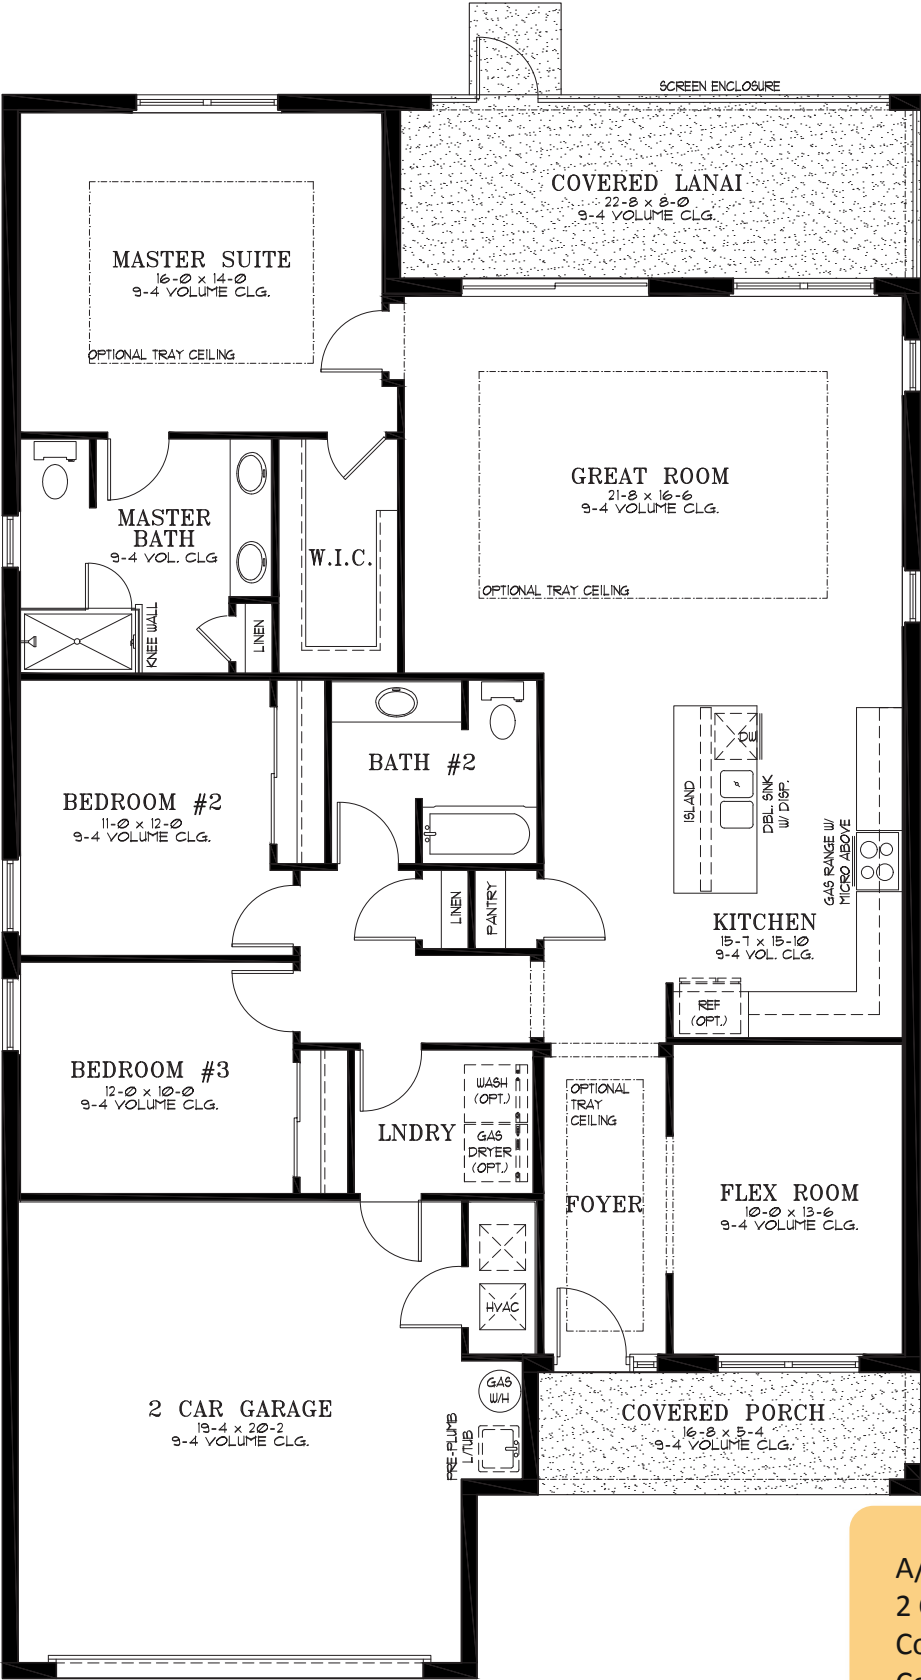

# Orchid

3 Bedroom | 2 Bath | Great Room | Flex Room | Laundry  
Covered Lanai | Covered Porch | 2 Car Garage | 1,894 A/C Sq. Ft.

**ELEVATION A**

RENDERING IS ARTIST'S CONCEPT

**UPGRADED ELEVATION B**

RENDERING IS ARTIST'S CONCEPT

# Orchid

03.20.2024

A/C Living Area	1,894 Sq. Ft.
2 Car Garage	441 Sq. Ft.
Covered Lanai	181 Sq. Ft.
Covered Porch	89 Sq. Ft.
<b>Total</b>	<b>2,605 Sq. Ft.</b>