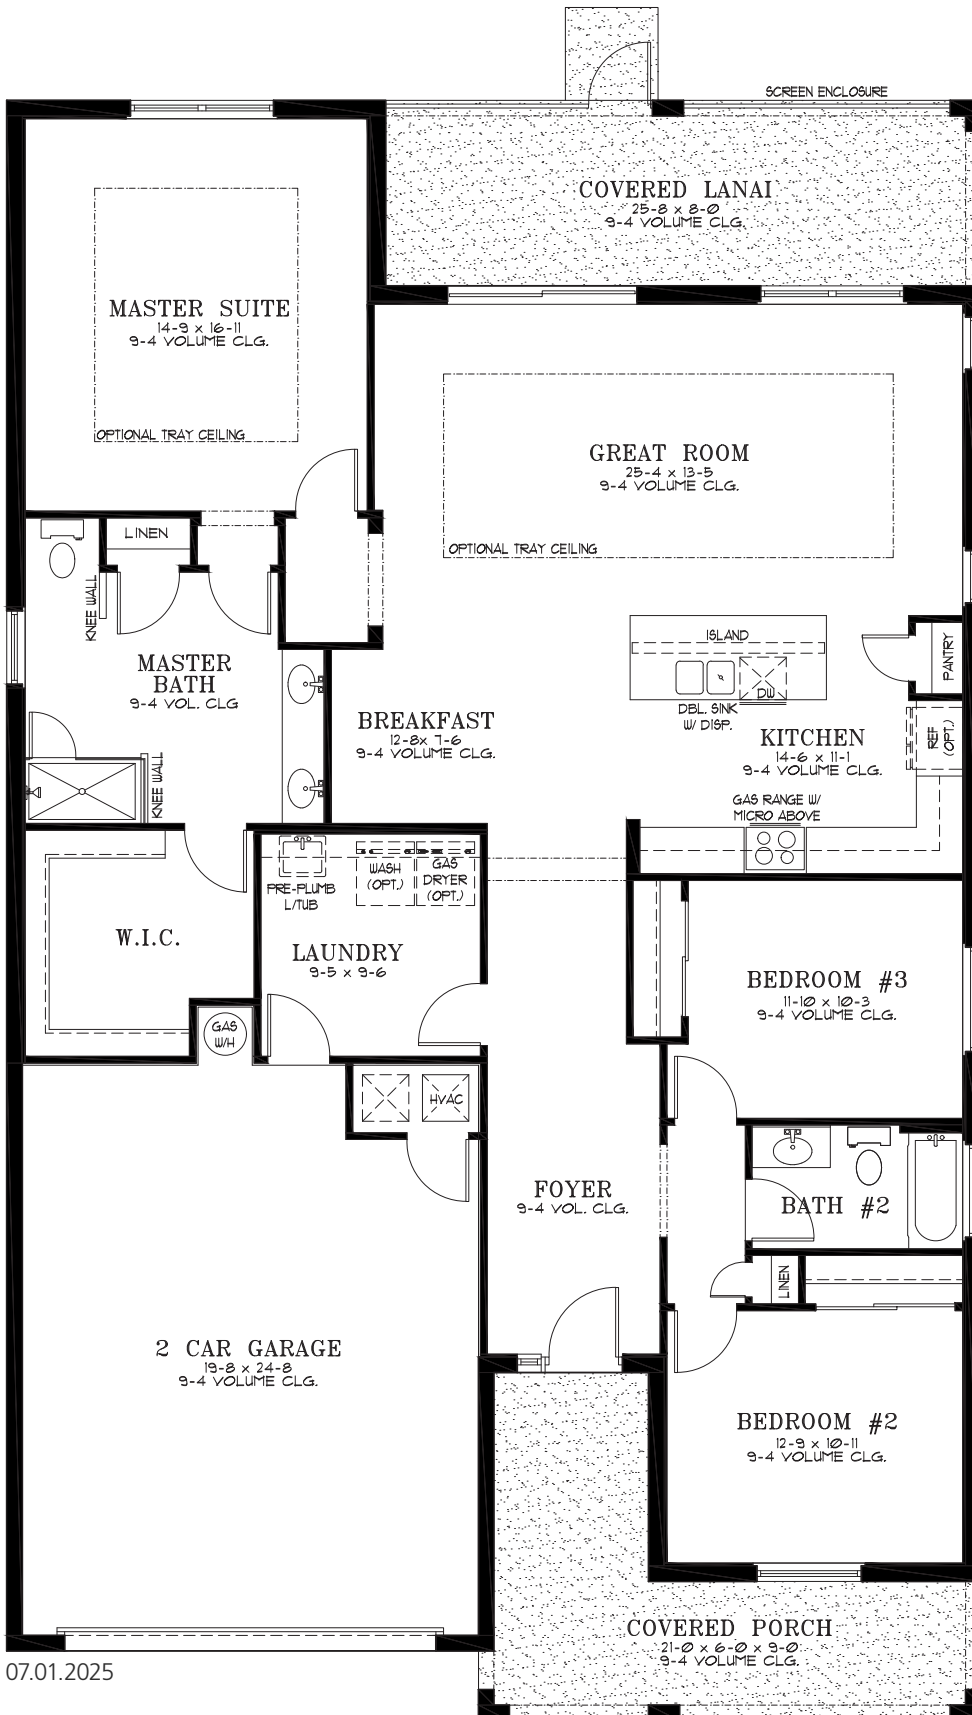

Sunflower

3 Bedroom | 2 Bath | Great Room | Breakfast Area | Laundry
Covered Lanai | Covered Porch | 2 Car Garage | 1,967 A/C Sq. Ft.

ELEVATION A

RENDERING IS ARTIST'S CONCEPT

UPGRADED ELEVATION B

RENDERING IS ARTIST'S CONCEPT

UPGRADED ELEVATION C

RENDERING IS ARTIST'S CONCEPT

Sunflower

07.01.2025

A/C Living Area	1,967 Sq. Ft.
2 Car Garage	512 Sq. Ft.
Covered Lanai	205 Sq. Ft.
Covered Porch	188 Sq. Ft.
Total	2,872 Sq. Ft.