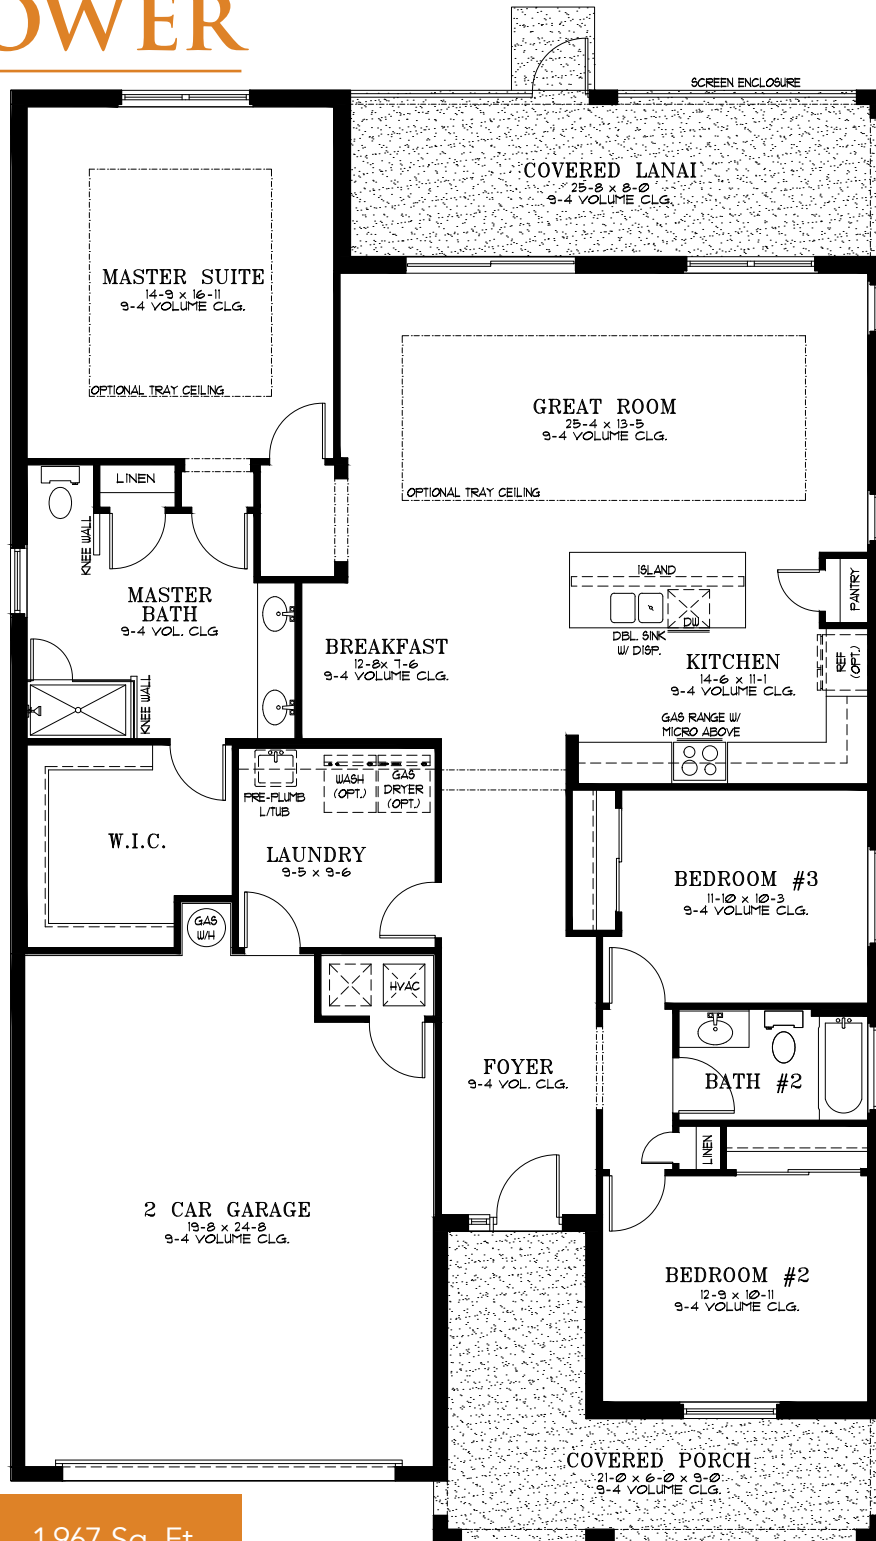

MELODY

PRESERVE

SUNFLOWER

3 Bedroom • 2 Bath • Great Room
Breakfast Area • Laundry • Covered Lanai
Covered Porch • 2 Car Garage • 1,967 A/C Sq. Ft.

CLASSIC SERIES

SUNFLOWER

03.20.2024

A/C Living Area	1,967 Sq. Ft.
2 Car Garage	512 Sq. Ft.
Covered Lanai	205 Sq. Ft.
Covered Porch	188 Sq. Ft.
Total	2,872 Sq. Ft.