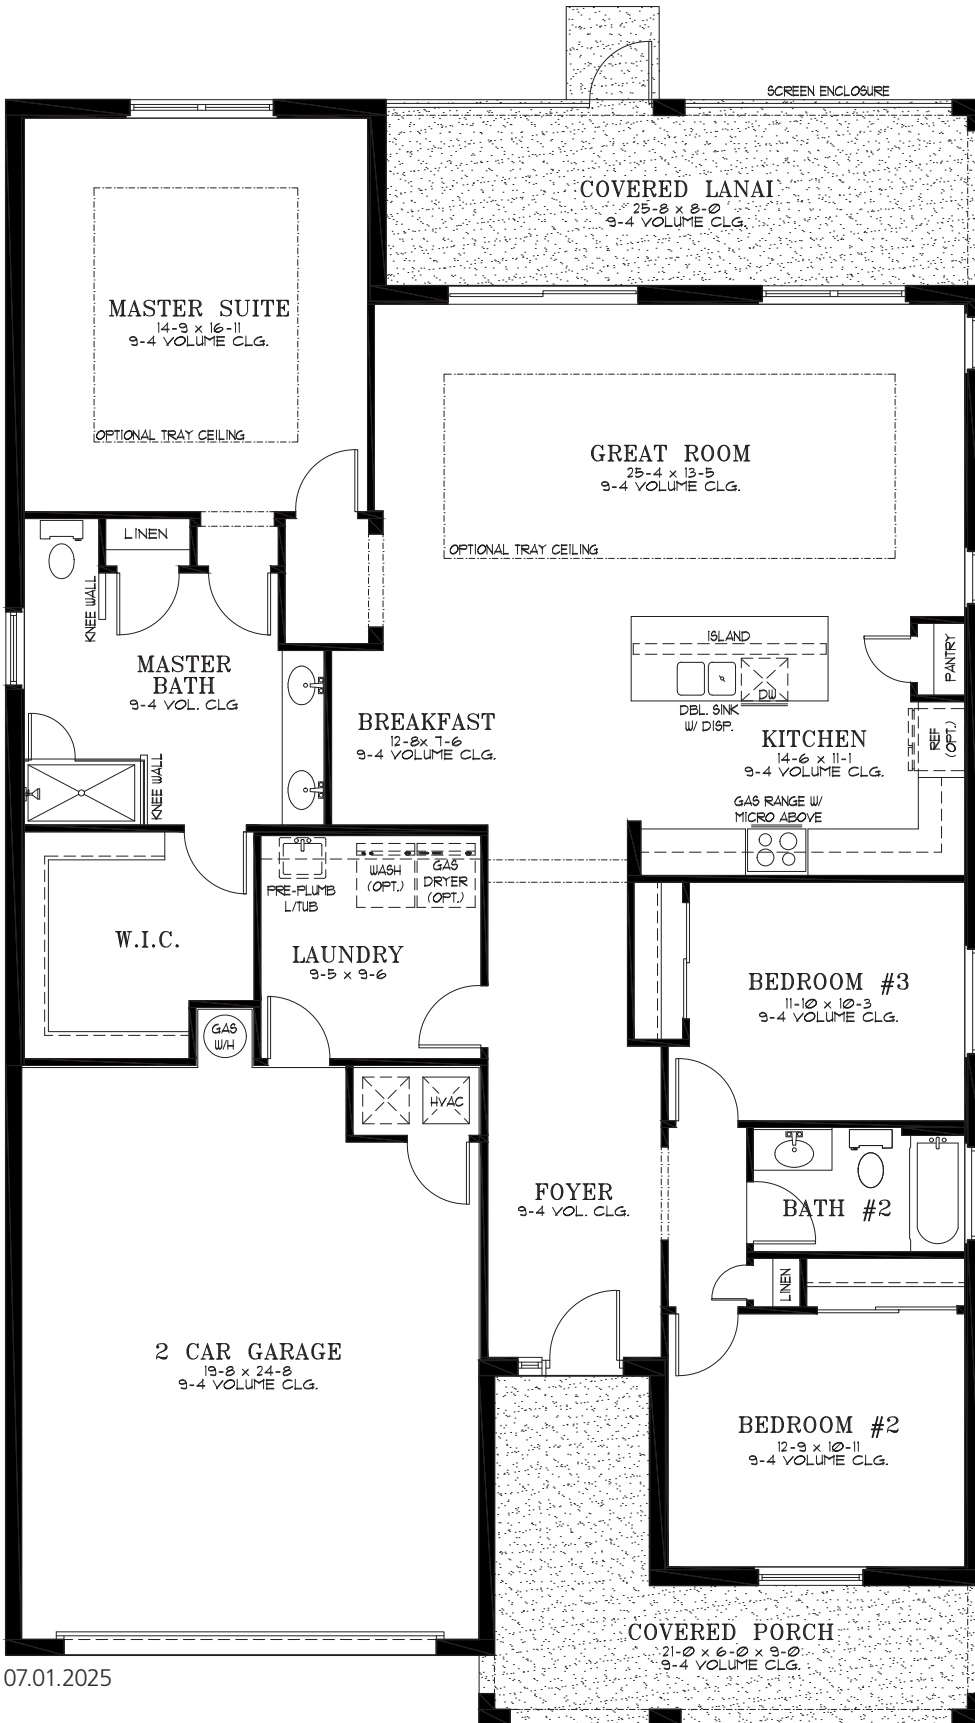

Sunflower

3 Bedroom | 2 Bath | Great Room | Breakfast Area | Laundry
Covered Lanai | Covered Porch | 2 Car Garage | 1,967 A/C Sq. Ft.

ELEVATION A

RENDERING IS ARTIST'S CONCEPT

UPGRADED ELEVATION B

RENDERING IS ARTIST'S CONCEPT

UPGRADED ELEVATION C

RENDERING IS ARTIST'S CONCEPT

Sunflower

07.01.2025

A/C Living Area	1,967 Sq. Ft.
2 Car Garage	512 Sq. Ft.
Covered Lanai	205 Sq. Ft.
Covered Porch	188 Sq. Ft.
Total	2,872 Sq. Ft.