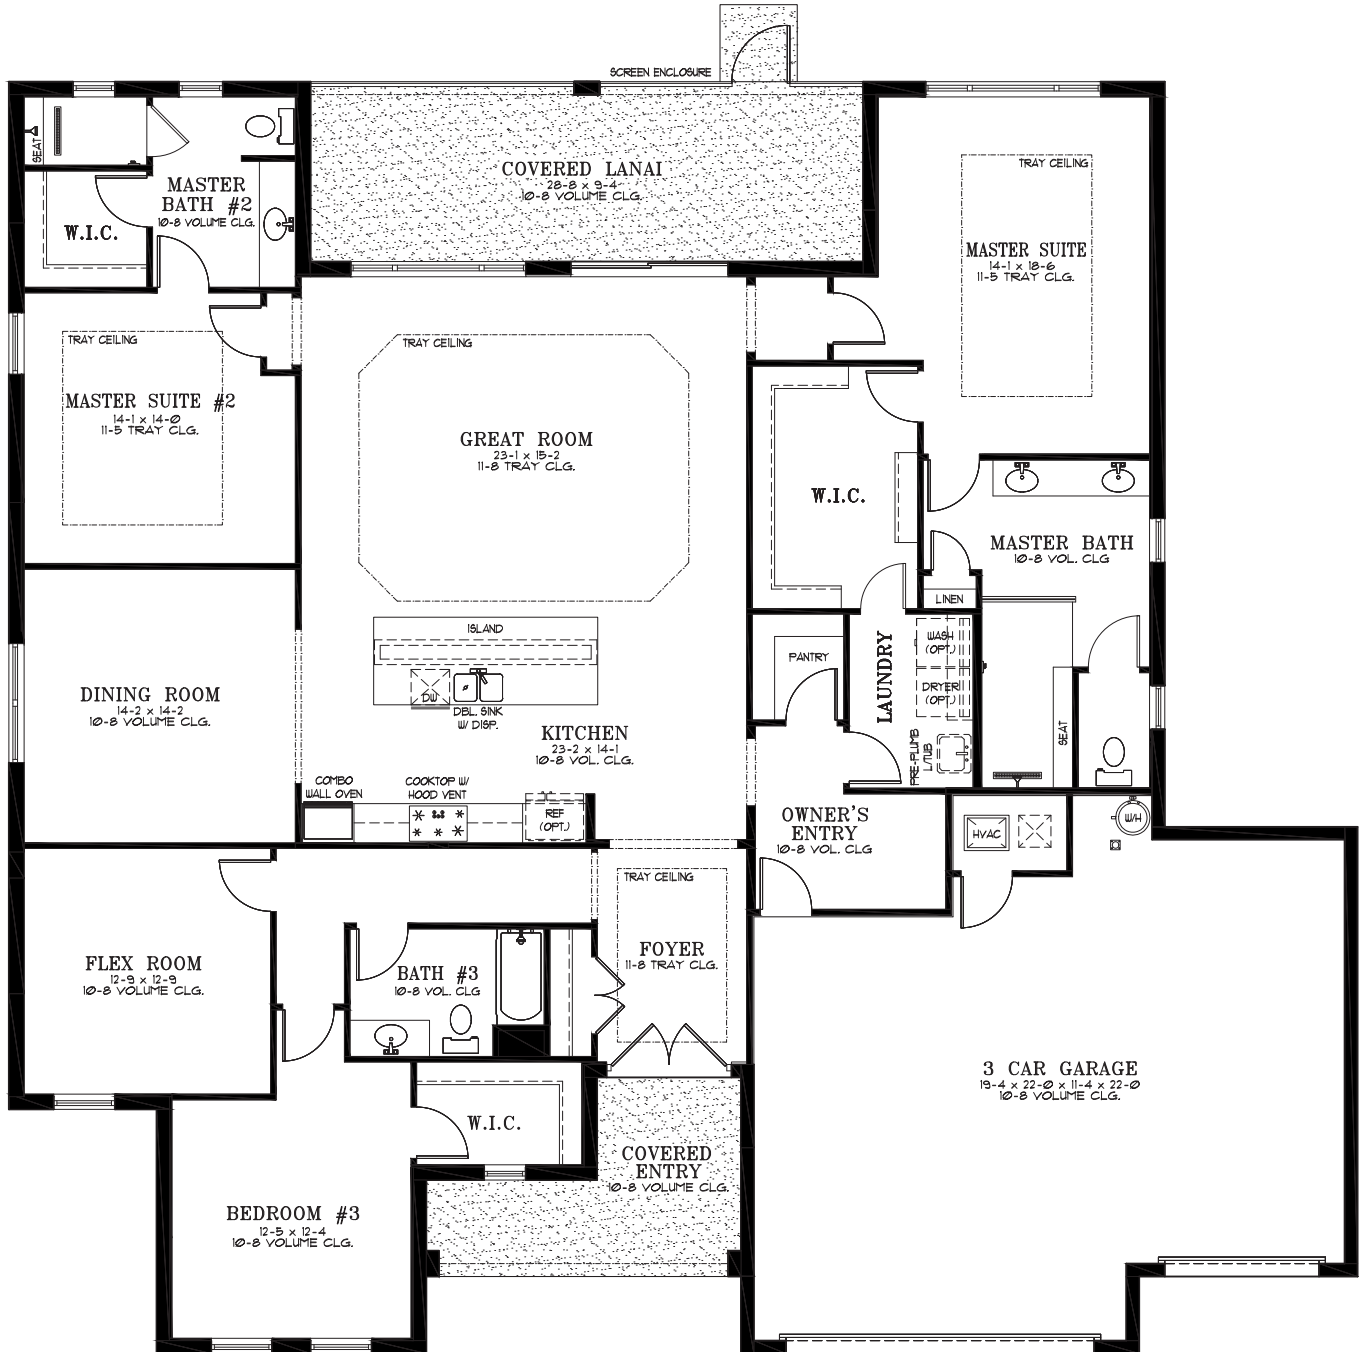

# Whitmore

3 Bedroom | 3 Bath | Great Room | Dining Room  
Flex Room | Laundry | Covered Lanai | Covered Entry  
3 Car Garage | 2,870 A/C Sq. Ft.

**ELEVATION A**

RENDERING IS ARTIST'S CONCEPT

**UPGRADED ELEVATION B**

# Whitmore

A/C Living Area	2,870 Sq. Ft.
3 Car Garage	766 Sq. Ft.
Covered Lanai	268 Sq. Ft.
Covered Porch	122 Sq. Ft.
<b>Total</b>	<b>4,026 Sq. Ft.</b>

10.24.25