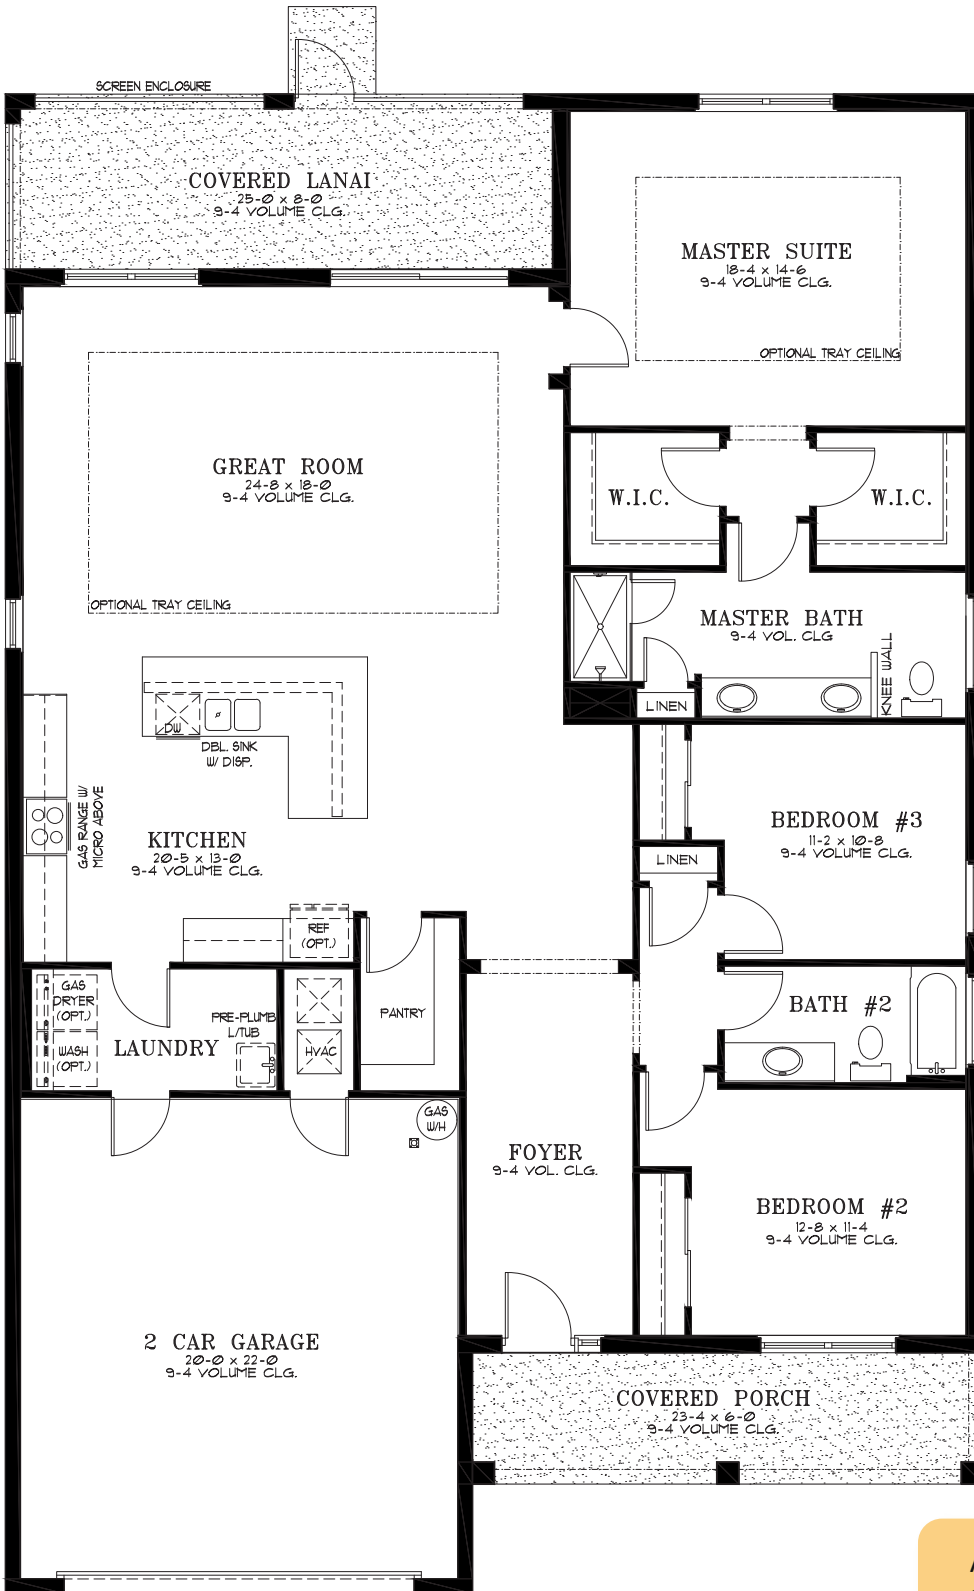

# Wisteria

3 Bedroom | 2 Bath | Great Room | Laundry  
Covered Lanai | Covered Porch | 2 Car Garage | 2,126 A/C Sq. Ft.

**ELEVATION A**

RENDERING IS ARTIST'S CONCEPT

**UPGRADED ELEVATION B**

RENDERING IS ARTIST'S CONCEPT

# Wisteria

03.21.2024

|                 |                      |
|-----------------|----------------------|
| A/C Living Area | 2,126 Sq. Ft.        |
| 2 Car Garage    | 477 Sq. Ft.          |
| Covered Lanai   | 200 Sq. Ft.          |
| Covered Porch   | 140 Sq. Ft.          |
| <b>Total</b>    | <b>2,943 Sq. Ft.</b> |