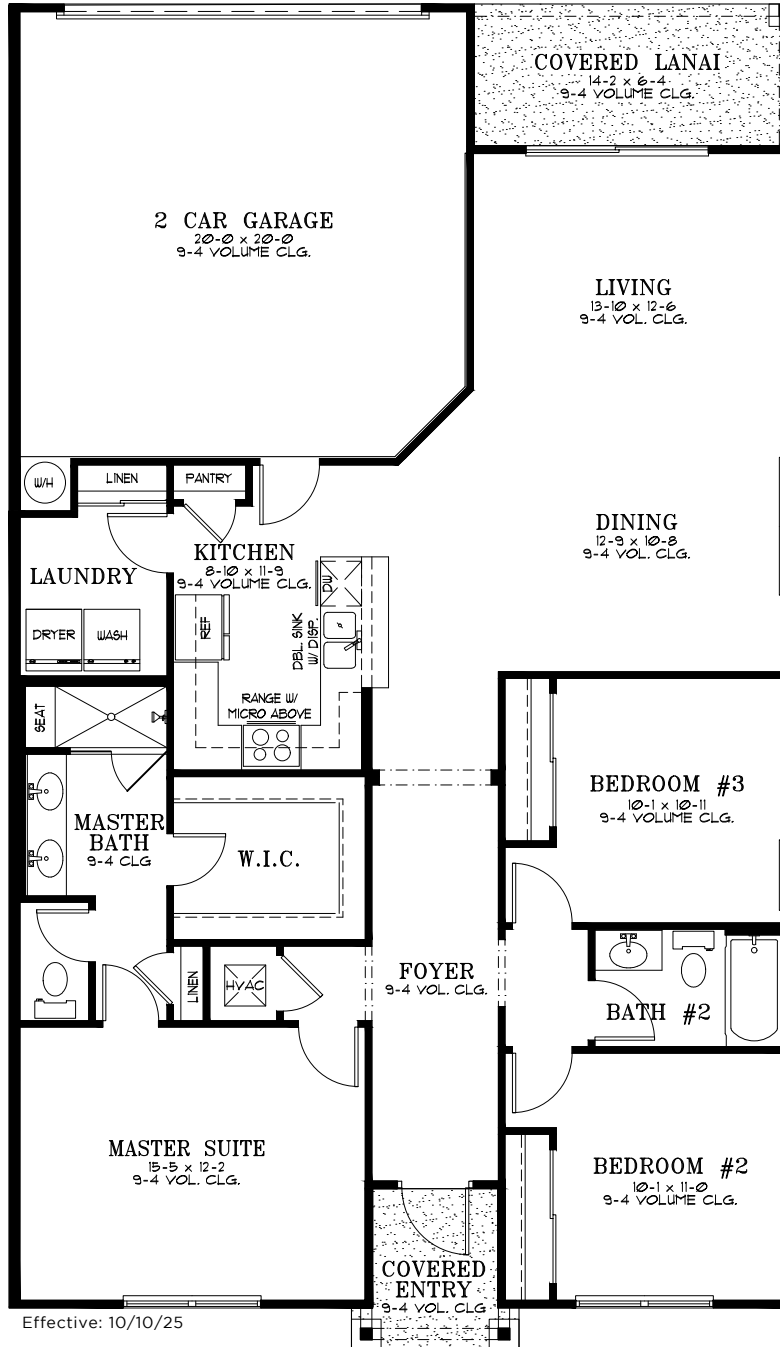

HARTWOOD

Signature Collection

1 Story | 3 Bedroom | 2 Bath | 2 Car Garage | Great Room | Dining Room
Laundry Suite | Covered Lanai | 1,508 A/C Sq. Ft. | 2,054 Total Sq. Ft.

RENDERING IS ARTIST'S CONCEPT

HARTWOOD

3 Bedroom | 2 Bath | 2 Car Garage

A/C Living Area
2 Car Garage
Covered Lanai
Covered Entry

1,508 Sq. Ft.
413 Sq. Ft.
90 Sq. Ft.
43 Sq. Ft.

TOTAL

2,054 Sq. Ft.

Ask your Community Specialist about available structural options.