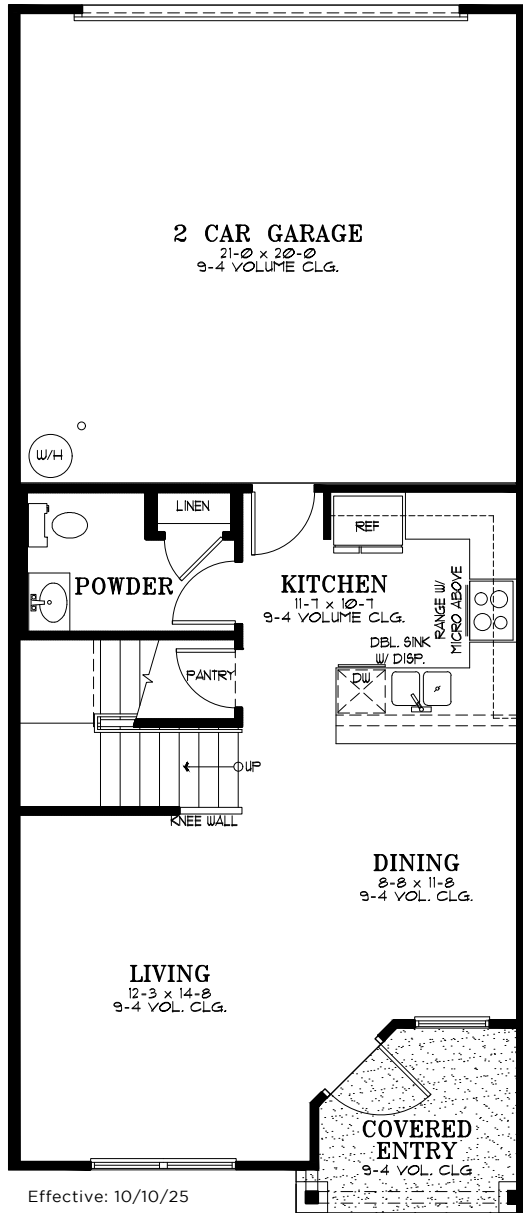

HERITAGE

Signature Collection

2 Story | 3 Bedroom | 2.5 Bath | 2 Car Garage | Great Room | Dining Room | Laundry Suite
1,551 A/C Sq. Ft. | 2,063 Total Sq. Ft.

RENDERING IS ARTIST'S CONCEPT

HERITAGE

3 Bedroom | 2.5 Bath | 2 Car Garage

First Floor Living 590 Sq. Ft.
 Second Floor Living 961 Sq. Ft.
 A/C Living Area 1,551 Sq. Ft.
 2 Car Garage 447 Sq. Ft.
 Covered Entry 65 Sq. Ft.

TOTAL 2,063 Sq. Ft.

First Floor

Second Floor

Ask your Community Specialist about available structural options.