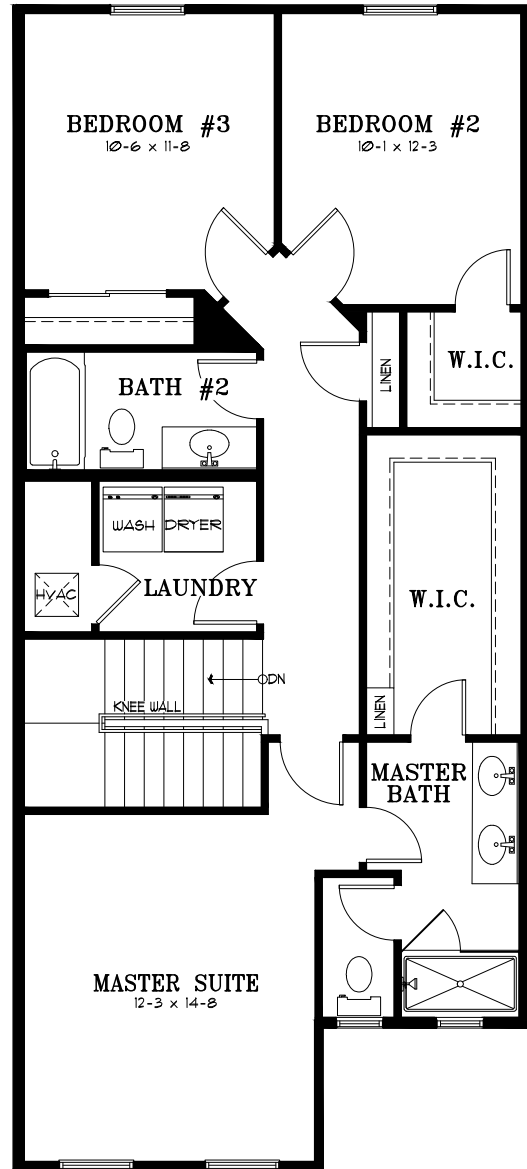

HERITAGE

Signature Collection

2 Story | 3 Bedroom | 2.5 Bath | 2 Car Garage | Great Room | Dining Room | Laundry Suite
1,551 A/C Sq. Ft. | 2,063 Total Sq. Ft.

RENDERING IS ARTIST'S CONCEPT

HERITAGE

3 Bedroom | 2.5 Bath | 2 Car Garage

First Floor Living 590 Sq. Ft.
 Second Floor Living 961 Sq. Ft.
 A/C Living Area 1,551 Sq. Ft.
 2 Car Garage 447 Sq. Ft.
 Covered Entry 65 Sq. Ft.

TOTAL 2,063 Sq. Ft.

First Floor

Second Floor

Ask your Community Specialist about available structural options.