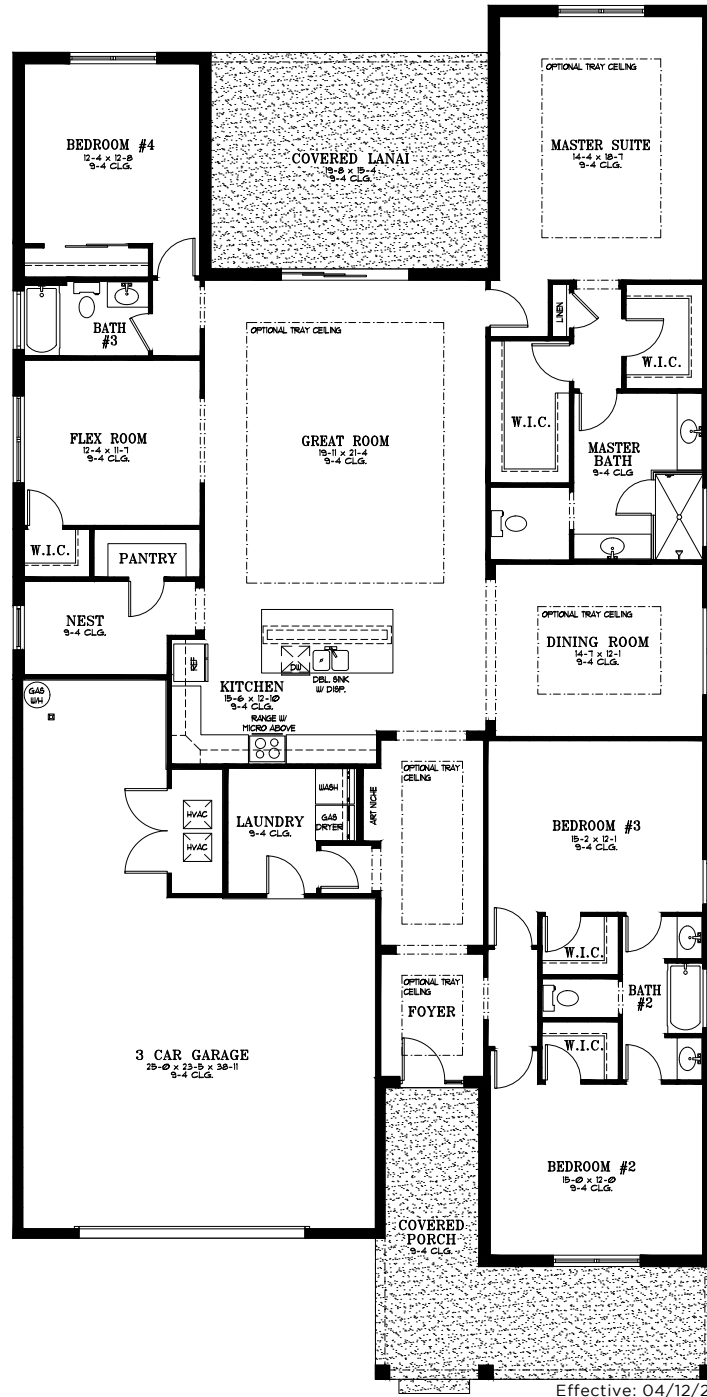

4 Bedroom | 3 Bath | 3 Car Tandem Garage | Great Room  
Dining Room | Flex Room | Nest | Laundry Suite | Covered Lanai  
3,089 A/C Sq. Ft. | 4,464 Total Sq. Ft.

**STANDARD XPRESS ELEVATION**

RENDERING IS ARTIST'S CONCEPT

# LARKSPUR

4 Bedroom | 3 Bath | 3 Car Tandem Garage

A/C Living Area  
3 Car Tandem Garage  
Covered Lanai  
Covered Porch

3,089 Sq. Ft.  
796 Sq. Ft.  
301 Sq. Ft.  
278 Sq. Ft.

**TOTAL**

**4,464 Sq. Ft.**